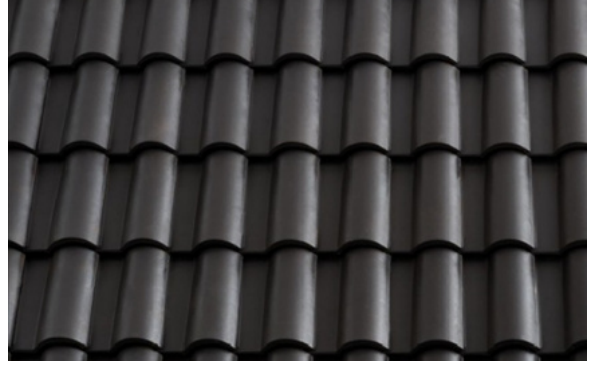

DATA SHEET

SANMARCO

سانماركو - مصنع تيرريال الايطالي

BLACK -
portuguese

- تصميم كلاسيكي ومعاصر: يجمع بين الطابع التقليدي والحديث ليزين أي سطح بأسلوب مميز.
- أداء متفوق ومتعدد الألوان: تقنيات متقدمة لمتانة عالية وألوان متنوعة تناسب جميع التصاميم.